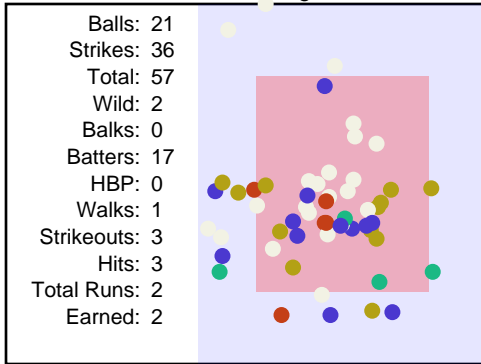

Albert Minnis - 0.67 innings

Tanner Bushue - 4.33 innings